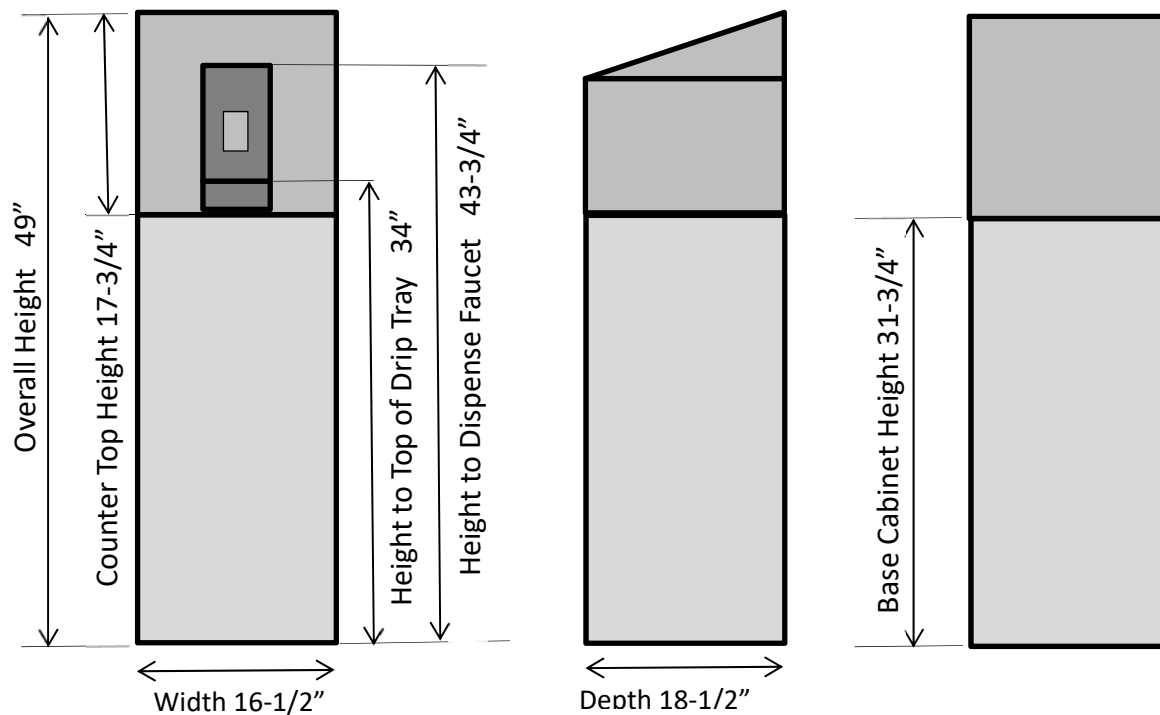

SHIPPING SPECIFICATIONS

ITEM	<u>WL400 Counter Top</u>	<u>WL400 Base</u>	<u>WL400 Tower Combined</u>
Width/Depth/Height	42cm x 44.5cm x 44.5cm (16.5" x 17.5" x 17.5")	42 cm x 44.5cm x 80cm (16.5" x 17.5" x 31.5")	42 cm x 44.5cm x 125cm (16.5" x 17.5" x 49")
Weight (dry) of Box	26 kg (57 pounds)	28 kg (61 pounds)	53.5 kg (118 pounds)
Ship per Pallet	Up to 8 per pallet		4 per pallet in 2 boxes

*WL400 Counter Top is 17.75 in. tall and may not fit between countertops and cabinets - Check installation to ensure adequate clearance.

ELECTRICAL SPECIFICATIONS

ELECTRICAL SUPPLY	120V/60Hz	15 Amp Service⁺
COMPONENT	POWER (approximate)	AMP DRAW (approximate)
Heater	500	4.2 Amps
Compressor	114	1 Amp
Fan	16	0.1 Amps
Controls	15	0.1 Amps
UV Lamp System	13	0.1 Amps
Pump	12	0.1 Amps
WL400 TOTAL	670	5.6 Amps