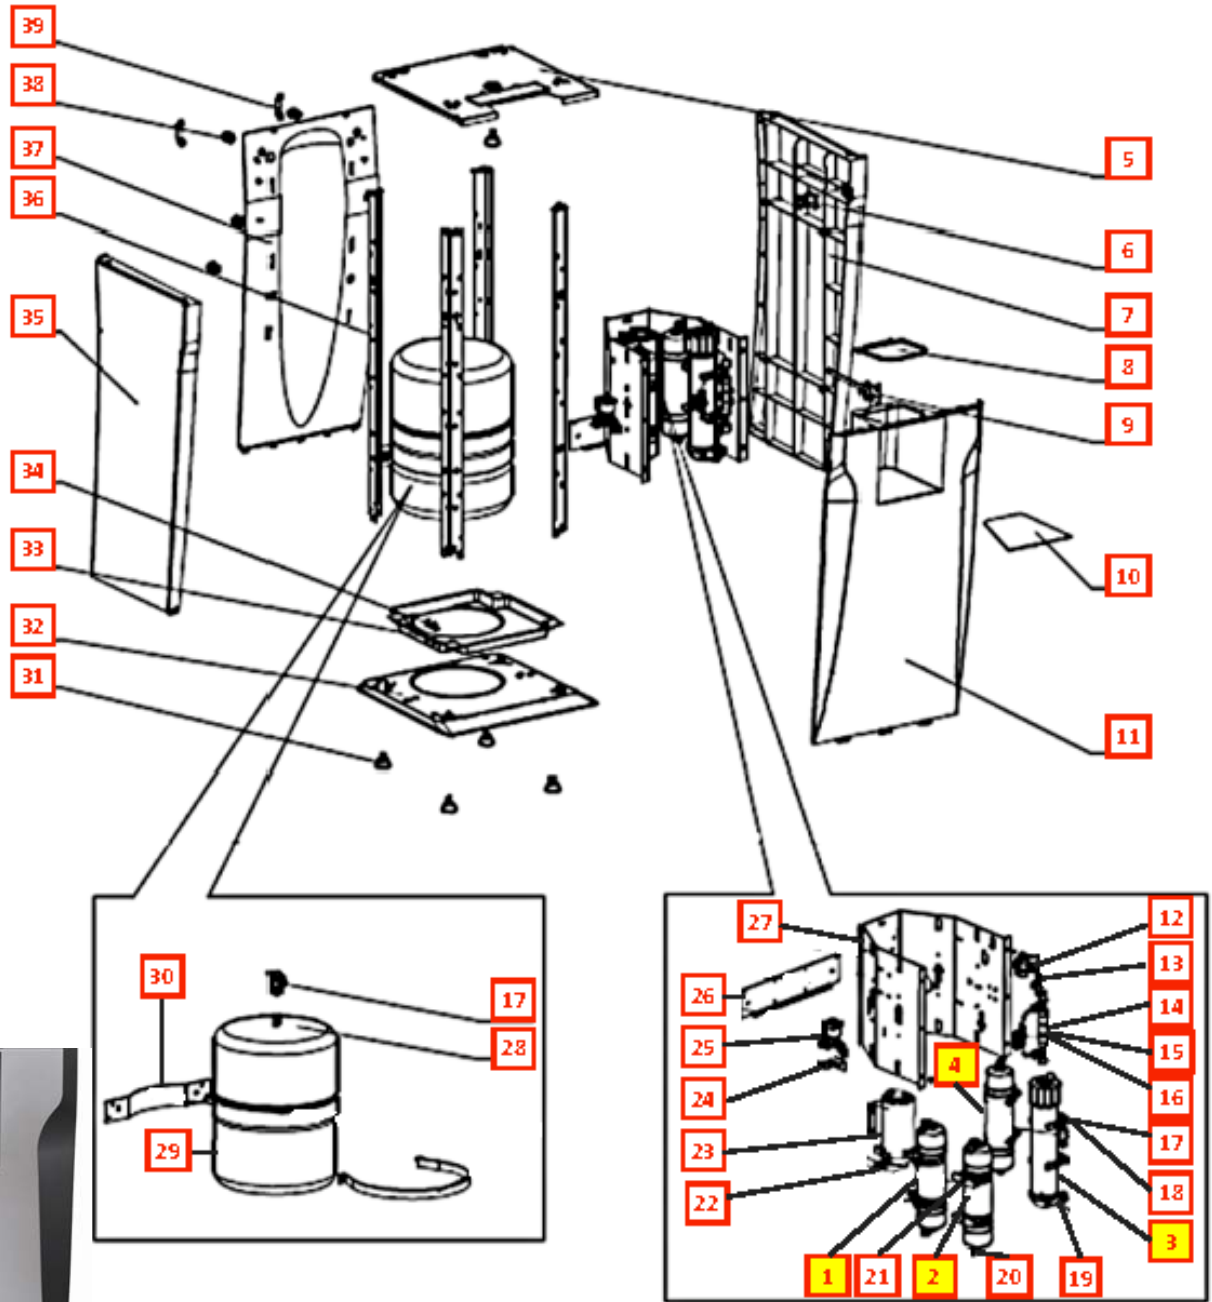

WL400 BASE MAIN PARTS DRAWING AND PARTS LIST

WL400 BASE LAYOUT DRAWING AND PARTS LIST

No	WLCP Part No.	Description	Part No	Stocked?	
Consumables					
1	10-8055	RO Carbon Filter (PRE-FILTER)	RO-0002-A	Yes	
2	10-8050	RO Sediment Filter	RO-0001-A	Yes	
3	15-3001	75 GPD RO Membrane	NA	Yes	
3	10-8061	<i>75 GPD RO Membrane Kit - Includes: 15-3001 RO Membrane, 15-3020 RO Membrane Housing, 2 each JG480821S Fittings, and RO Membrane Instructions.</i>	NA	Yes	
4	10-8065	RO Carbon Block Filter (POST FILTER)	RO-0005-A	Yes	
Remaining Parts					
5	NA	Base Cabinet Upper Shelf	ST-8268	No	
6	PL-1342	Base Cabinet Door Lock Cover	PL-1342	Yes	
7	PL-1340	Base Cabinet Plastic Side Panel - Right	PL-1340	Yes	
8	PL-1343	Base Cabinet Cup Dispenser Cover	PL-1343	Yes	
9	ST-8272	Base Cabinet Door Lock Bracket	ST-8272	Yes	
10	ST-8336	Cup Dispenser Hole Metal Cover	ST-8336	Yes	
11	PL-1341-A	Base Cabinet Front Bottom Panel - Silver	PL-1341-A	Yes	
12	RO-0024	High Water pressure switch	RO-0024	Yes	
13	Purchase from John Guest	JG Equal Tee Connector 1/4" (PI0208S)	PU-4011	No	

14	RO-0011	Flow Restrictor Micro	RO-0011	Yes	
15	RO-0010-A	Flushing-Valve Micro	RO-0010-A	Yes	
16	RO-0009-A	T-connect (2) Micro	RO-0009-A	Yes	
17	12-6102	JG Shut Off Valve NPT 1/4" (PPSV500822W) 5/16" * 1/4"	PU-4082	Yes	
18	RO-0006-A	1/4" Rigid Elbow for RO Housing - Micro	RO-0006-A	Yes	
19	15-3020	RO Housing	NA	Yes	
20	Purchase from John Guest	JG Equal Elbow Connector 1/4" (PI0308S)	PU-4008	No	
21	10-3099	2 1/2" Filter Clip	PU-4024	Yes	
22	Purchase from John Guest	JG Equal Straight Connector 1/4"(PI0408S)	PU-4010	No	
23	10-7235	Water Pressure Pump	CT-2035-E	Yes	
24	ST-8298-A	Firewall Fixing Bracket	ST-8298-A	Yes	
25	PU-4017-B	Solenoid Valve DC24V 300mm	PU-4017-B	Yes	
26	ST-8334	RO Filter Bracket Support	ST-8334	Yes	

Not shown	10-7040	Silicon Tube 5/16" for hot water	PU-4064	Yes	
Not Shown	10-3007	Power Cord 120V – 1825 mm	EL-5001-B	Yes	