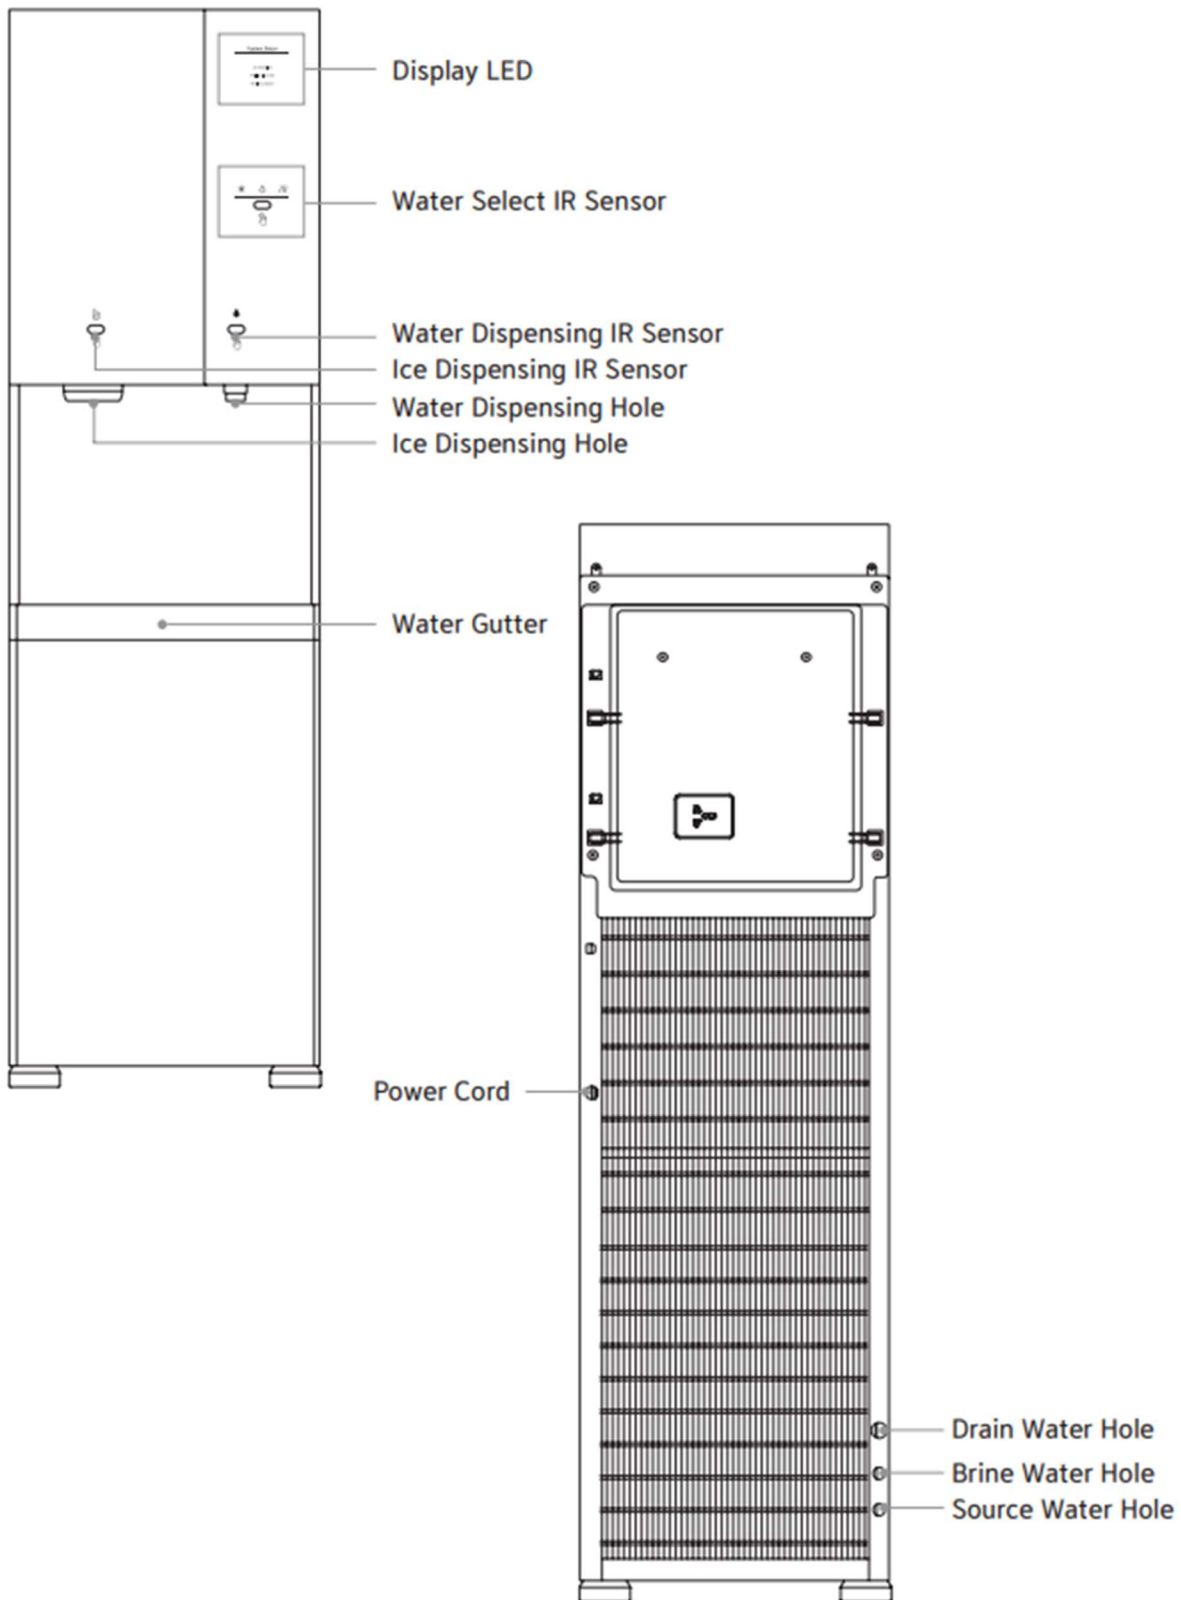

DISPLAY & CONTROL PANEL

Display LED

Filtration Active	Always On
UV Enabled	Always On
Refilling Ice Bin	Lights up during the ice-making process. (LED: White)
Refilling Water	Light up during the water filtering process. (LED: White)

IR Sensor & LED

	Water Select IR Sensor	Put your hand close to the Water Select IR sensor to select Cold/ Ambient/ Hot water respectively. Selected LED lights up. (* Cold : Blue, ◊ Ambient : White,))) Hot : Red)
	Ice IR Sensor	Put your hand close to the Ice IR sensor to dispense ice.
	Water Dispensing IR Sensor	Put your hand close to the Water Dispensing IR sensor to dispense selected water. (◊ Cold : Blue, Ambient : White, Hot : Red)

OPERATING INSTRUCTIONS

The below pictures show the front user interface (UI) and control panel for the *i12 Ice and Water Dispenser*, as well as the Beep Operation Signal table.

Operation beep sound

※ A beep sound following operation of the product.

	Division	BEEP	Remarks/occurrence
①	Power ON	Ding dong dang~	once
②	Key input	Ding~	once
③	Water Dispensing Start	Ding~	once
④	Water Dispensing Ending	Ding~	once
⑤	Overflow	Ding~ding~ding~ding~	One second interval
⑥	Ice dispensing	Ding~ding~ding~ding~ding~	once