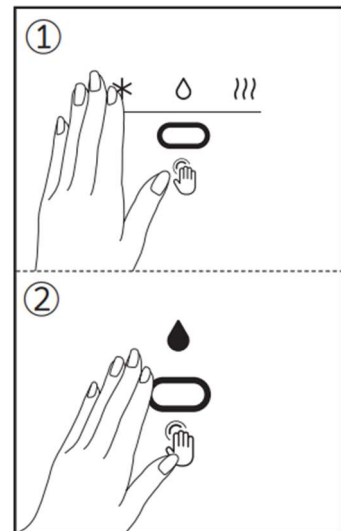

IR Sensor & LED

	Water Select IR Sensor	Put your hand close to the Water Select IR sensor to select Cold/ Ambient/ Hot water respectively. Selected LED lights up. (* Cold : Blue, ◊ Ambient : White,))) Hot : Red)
	Ice IR Sensor	Put your hand close to the Ice IR sensor to dispense ice.
	Water Dispensing IR Sensor	Put your hand close to the Water Dispensing IR sensor to dispense selected water. (◊ Cold : Blue, Ambient : White, Hot : Red)

	Division	BEEP	Remarks/occurrence
①	Power ON	Ding dong dang~	once
②	Key input	Ding~	once
③	Water Dispensing Start	Ding~	once
④	Water Dispensing Ending	Ding~	once
⑤	Overflow	Ding~ding~ding~ding~	One second interval
⑥	Ice dispensing	Ding~ding~ding~ding~ding~	once

To Select Water:

Place your hand close to the WATER SELECT IR SENSOR. Move your hand away and back to the sensor to select the next option. **Cold Water → Ambient Water → Hot Water** is the selection order.

*Your hand should be 3-4cm away from the sensor to activate.

*Move your hand back and forth to cycle.

*If the sensor does not detect motion for more than 5 seconds, it will switch to the default mode (Cold Water).