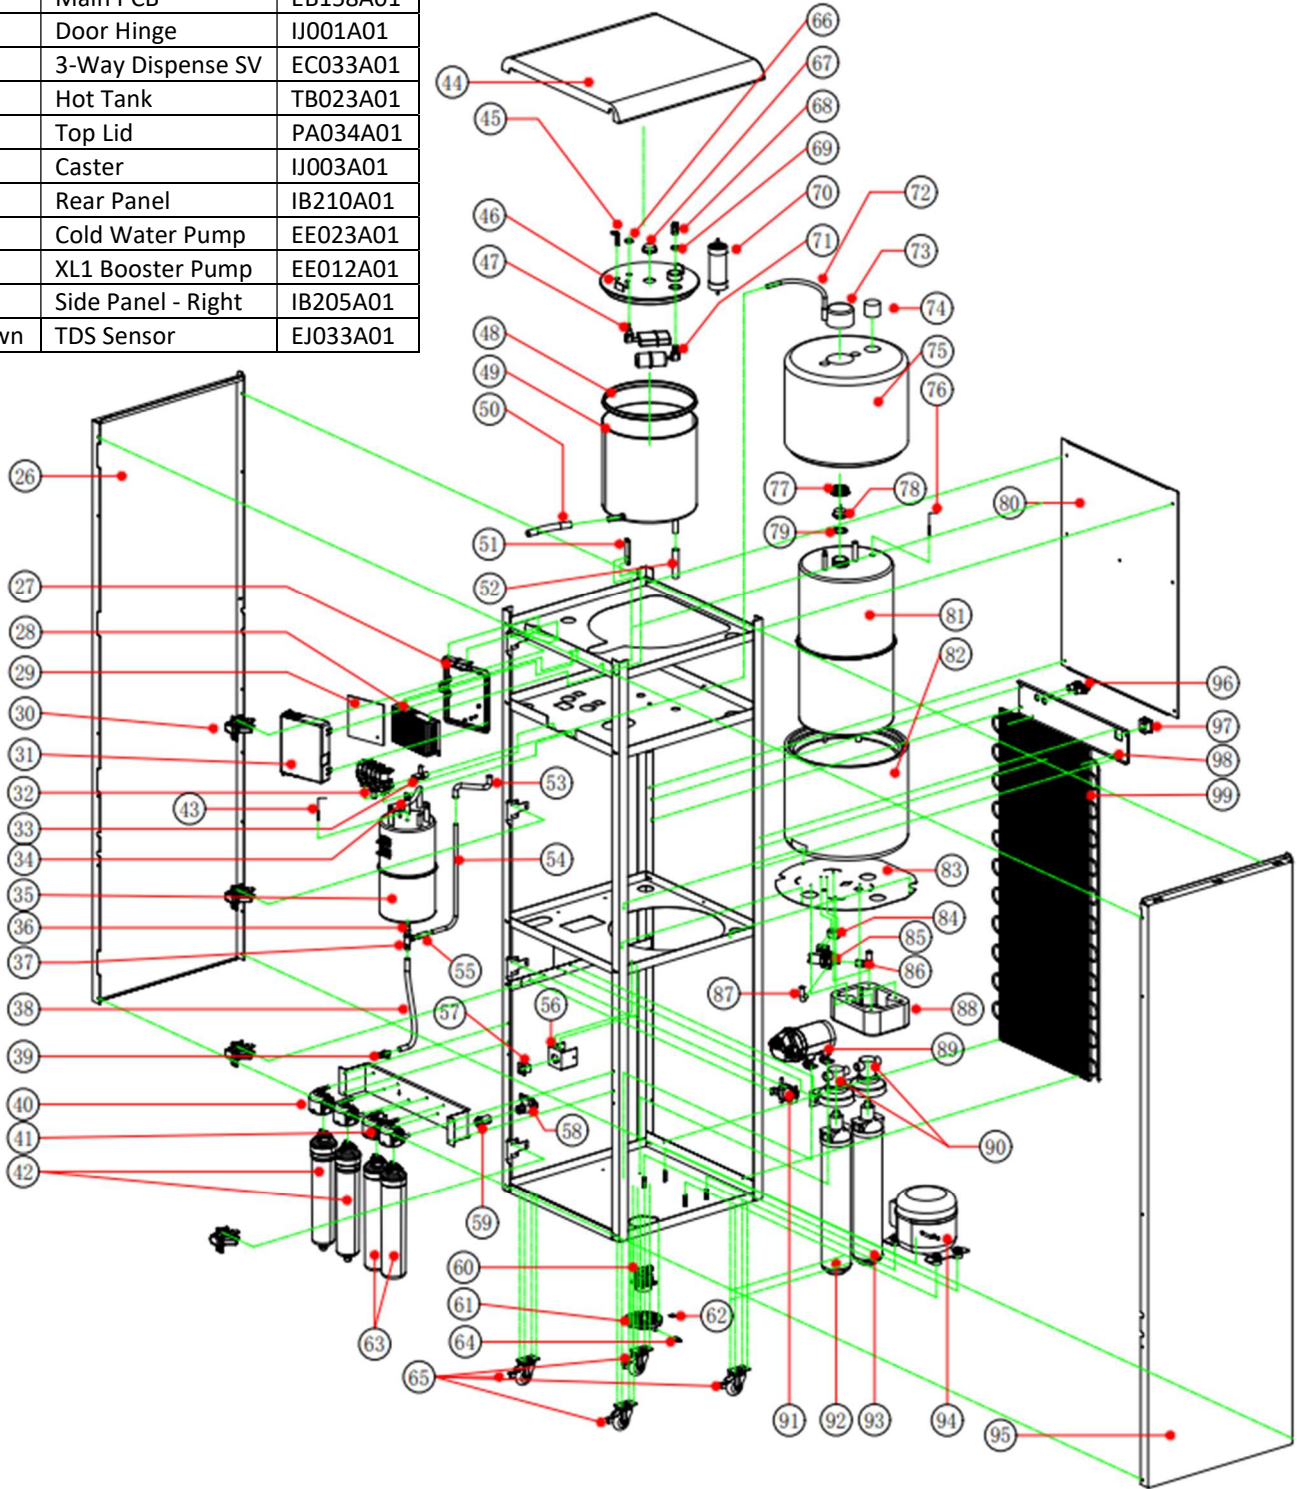

XL1 PARTS LIST

Note: Only stocked parts are listed.

No.	Description	Part #
4+6	Drip Tray Assy (Grill + Tray)	AB156A01
9	Lower Front Panel Assy	AB155A01

No.	Description	Part #
ASSY	Upper Front Panel Assy	AB154A01

No.	Description	Part #
10	LCD Touch PCB	EB164A01
11	Touch PCB	EB162A01
14	LVDS Converter PCB	EB166A01
15	Dispense LED PCB	EB157A01
18	Raspberry Pi PCB	EB159A01
20	Dispense Cover	PK196A01

No.	Description	Part #
26	Side Panel - Left	IB204A01
28	SMPS	EG048A01
29	Main PCB	EB158A01
30	Door Hinge	IJ001A01
32	3-Way Dispense SV	EC033A01
35	Hot Tank	TB023A01
44	Top Lid	PA034A01
65	Caster	IJ003A01
80	Rear Panel	IB210A01
85	Cold Water Pump	EE023A01
89	XL1 Booster Pump	EE012A01
95	Side Panel - Right	IB205A01
Not Shown	TDS Sensor	EJ033A01