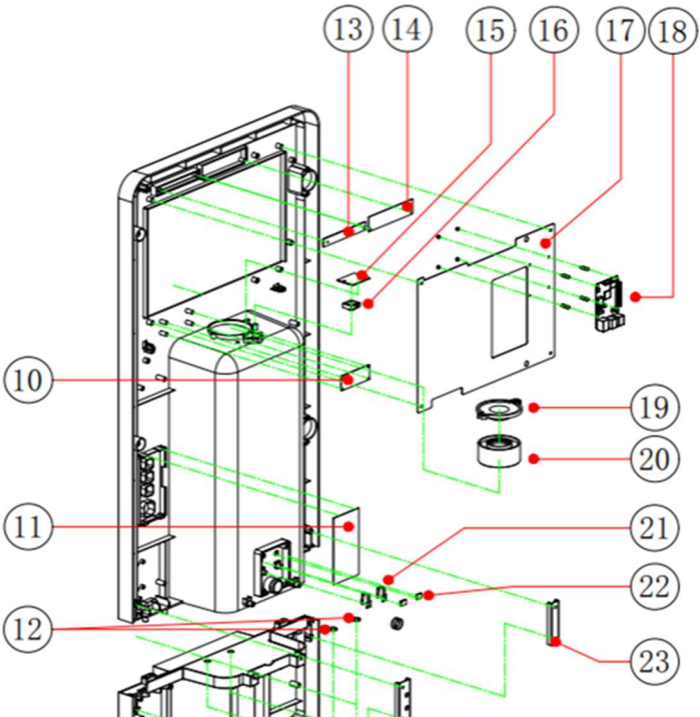

XL1 PARTS LIST

Note: Only stocked parts are listed.

No.	Description	Part #
4+6	Drip Tray Assy (Grill + Tray)	AB156A01
9	Lower Front Panel Assy	AB155A01

No.	Description	Part #
ASSY	Upper Front Panel Assy	AB154A01

No.	Description	Part #
10	LCD Touch PCB	EB164A01
11	Touch PCB	EB162A01
14	LVDS Converter PCB	EB166A01
15	Dispense LED PCB	EB157A01
18	Raspberry Pi PCB	EB159A01
20	Dispense Cover	PK196A01

No.	Description	Part #
26	Side Panel - Left	IB204A01
28	SMPS	EG048A01
29	Main PCB	EB158A01
30	Door Hinge	IJ001A01
32	3-Way Dispense SV	EC033A01
35	Hot Tank	TB023A01
44	Top Lid	PA034A01
65	Caster	IJ003A01
80	Rear Panel	IB210A01
85	Cold Water Pump	EE023A01
89	XL1 Booster Pump	EE012A01
95	Side Panel - Right	IB205A01
Not Shown	TDS Sensor	EJ033A01