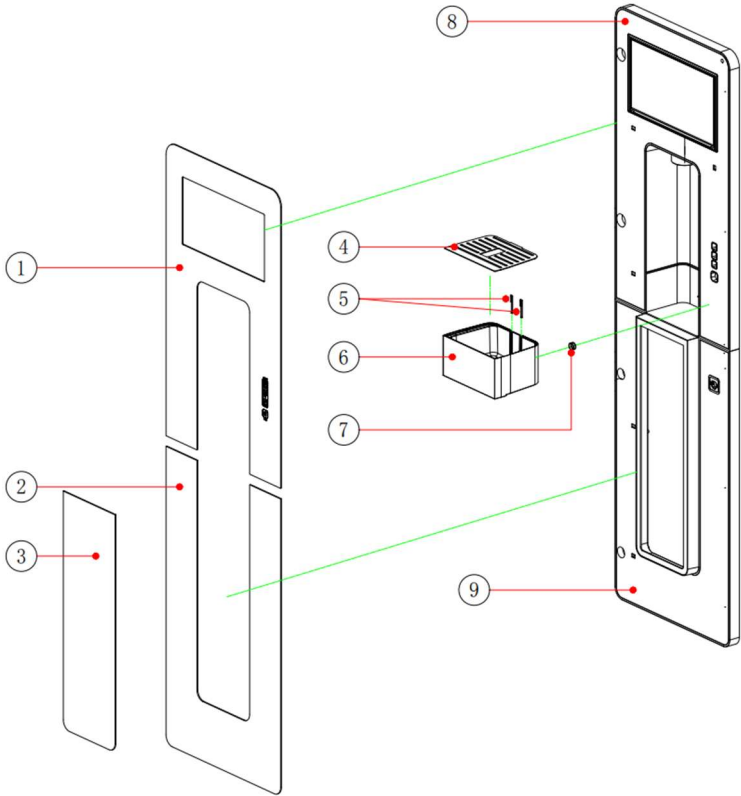

XL1 PARTS LIST

Note: Only stocked parts are listed.

No.	Description	Part #
4+6	Drip Tray Assy (Grill + Tray)	AB156A01
9	Lower Front Panel Assy	AB155A01

No.	Description	Part #
ASSY	Upper Front Panel Assy	AB154A01

No.	Description	Part #
10	LCD Touch PCB	EB164A01
11	Touch PCB	EB162A01
14	LVDS Converter PCB	EB166A01
15	Dispense LED PCB	EB157A01
18	Raspberry Pi PCB	EB159A01
20	Dispense Cover	PK196A01

No.	Description	Part #
26	Side Panel - Left	IB204A01
28	SMPS	EG048A01
29	Main PCB	EB158A01
30	Door Hinge	IJ001A01
32	3-Way Dispense SV	EC033A01
35	Hot Tank	TB023A01
44	Top Lid	PA034A01
65	Caster	IJ003A01
80	Rear Panel	IB210A01
85	Cold Water Pump	EE023A01
89	XL1 Booster Pump	EE012A01
95	Side Panel - Right	IB205A01
Not Shown	TDS Sensor	EJ033A01