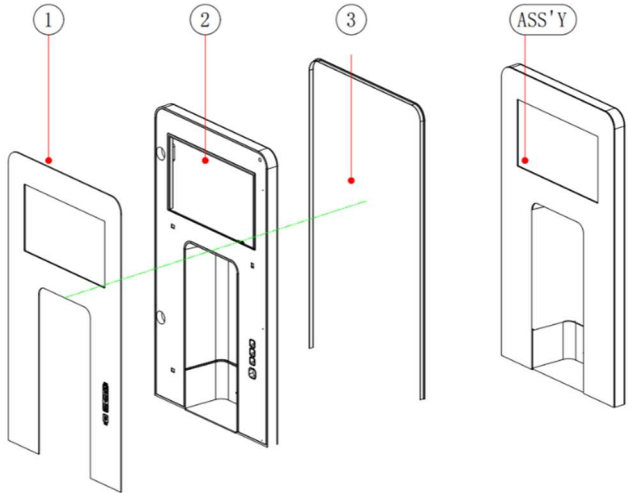

XL1 PARTS LIST

Note: Only stocked parts are listed.

No.	Description	Part #
4+6	Drip Tray Assy (Grill + Tray)	AB156A01
9	Lower Front Panel Assy	AB155A01

No.	Description	Part #
ASSY	Upper Front Panel Assy	AB154A01

No.	Description	Part #
10	LCD Touch PCB	EB164A01
11	Touch PCB	EB162A01
14	LVDS Converter PCB	EB166A01
15	Dispense LED PCB	EB157A01
18	Raspberry Pi PCB	EB159A01
20	Dispense Cover	PK196A01

No.	Description	Part #
26	Side Panel - Left	IB204A01
28	SMPS	EG048A01
29	Main PCB	EB158A01
30	Door Hinge	IJ001A01
32	3-Way Dispense SV	EC033A01
35	Hot Tank	TB023A01
44	Top Lid	PA034A01
65	Caster	IJ003A01
80	Rear Panel	IB210A01
85	Cold Water Pump	EE023A01
89	XL1 Booster Pump	EE012A01
95	Side Panel - Right	IB205A01
Not Shown	TDS Sensor	EJ033A01